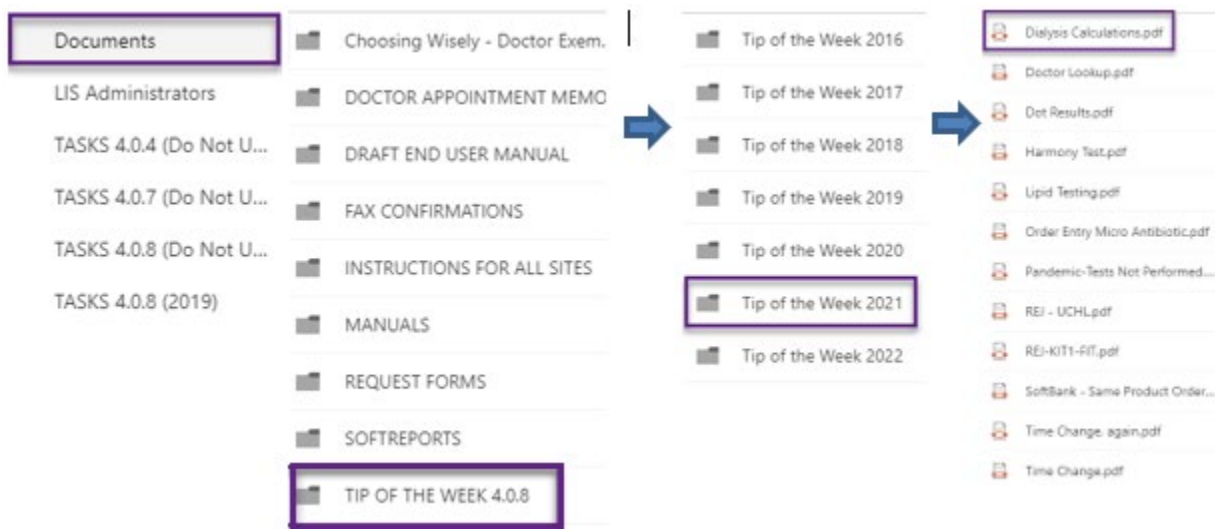

NWT LIS TIP OF THE WEEK

Module: SoftLabMic	Software Version: 4.0.8
Topic: Find Previous Tips of the Week	Issued On: 25FEB2022
Distribution: All End Users	Page: 1 of 1
Issued By: Kaylan Symes, Territorial LIS Administrator	

TOPIC/QUESTION: Where to find previous LIS tips of the week.

ANSWER/TIP: Sharepoint! A wealth of information can be found in Sharepoint.

EXAMPLE: <https://sharepoint.gnwt.ca/Dept/HSS/lis/Shared%20Documents/Forms/AllItems.aspx>